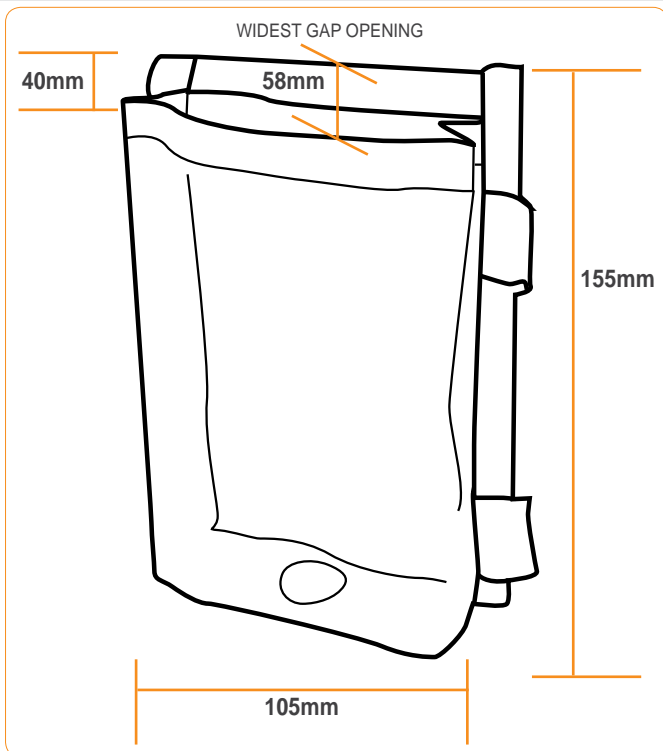

**SP952**  
Belt & Side Release Buckle

**SP1426**  
Arm Pack

**SP1426**  
Arm Pack shown with 500ml bottle  
*(sold separately)*

CODE	DESCRIPTION	TO SUIT
SP1426	Arm Pack	50ml, 100ml, 250ml, 500ml pillow packs or glass bottles.
SP952	Belt & Side Release Buckle (1100mm x 35mm)	-

**SP1426 DIMENSIONS**

**njphillips.com**  
*Our expertise is in your hands.*

LOCKED BAG 8, GOSFORD NSW, AUSTRALIA 2250

P +61 2 4340 2044 F +61 2 4340 1991 | E njp1@njphillips.com.au