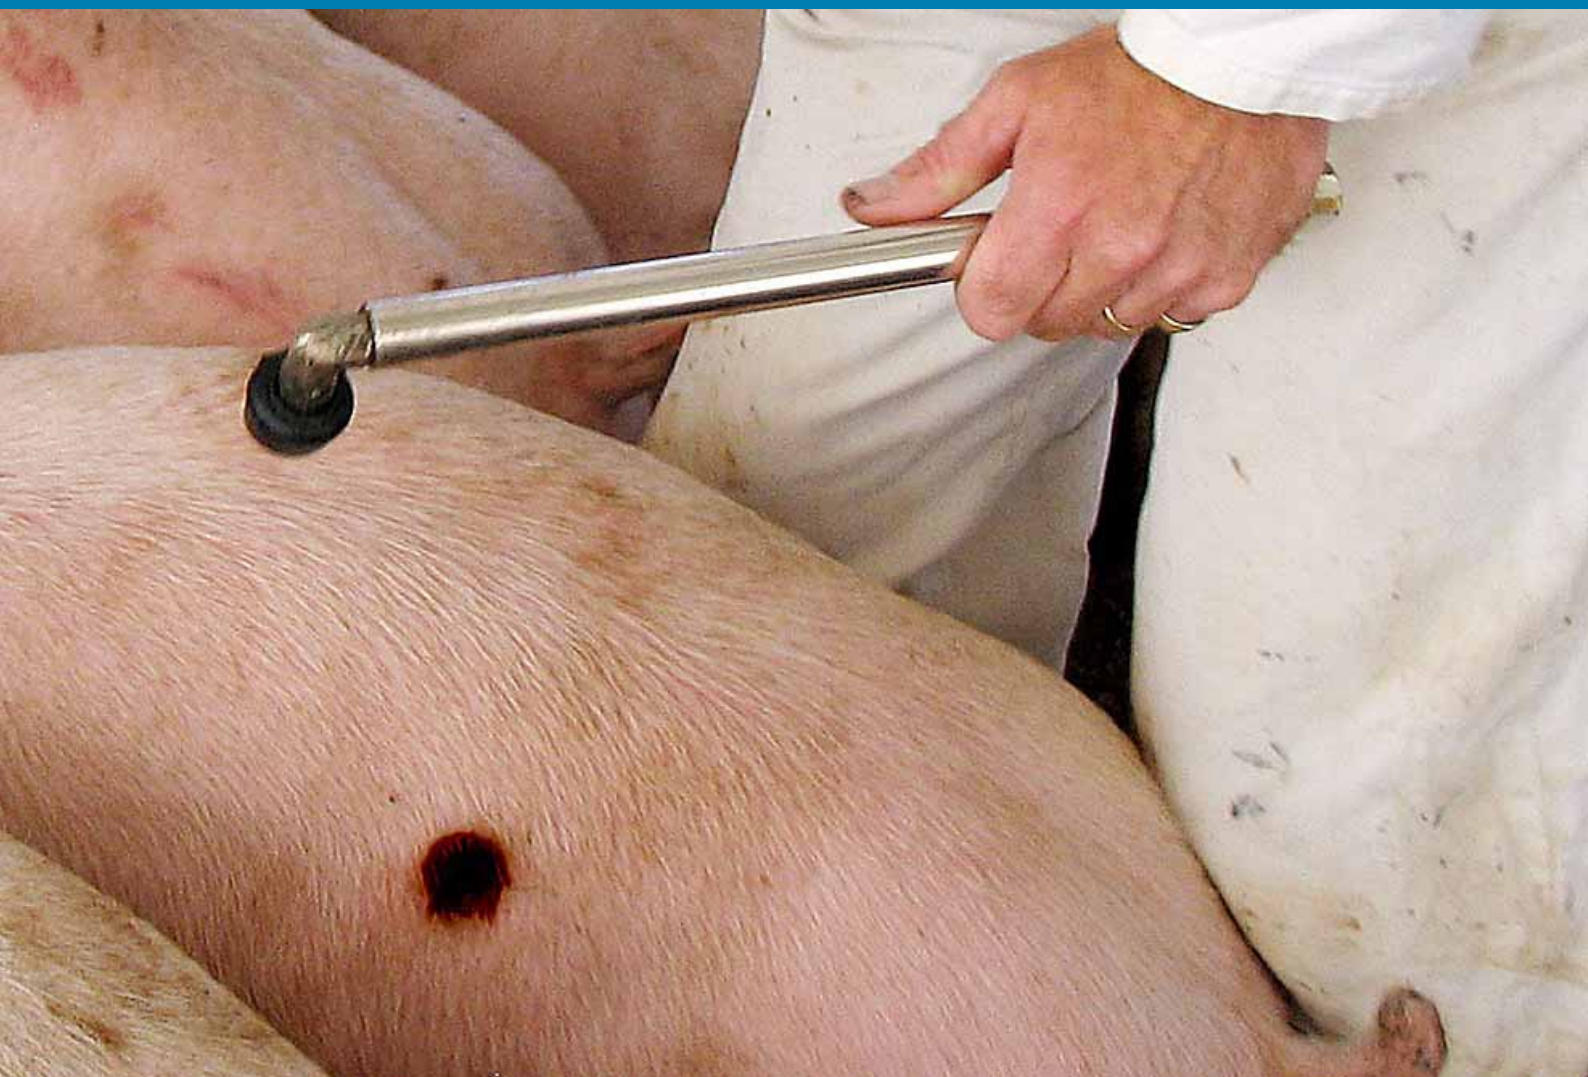

- Provides safe and easy marking of pigs along the back of the animal that is easily visible.
- Robust metal construction.
- Easy and quick to use.

njphillips.com
Our expertise is in your hands.

LOCKED BAG 8, GOSFORD NSW, AUSTRALIA 2250