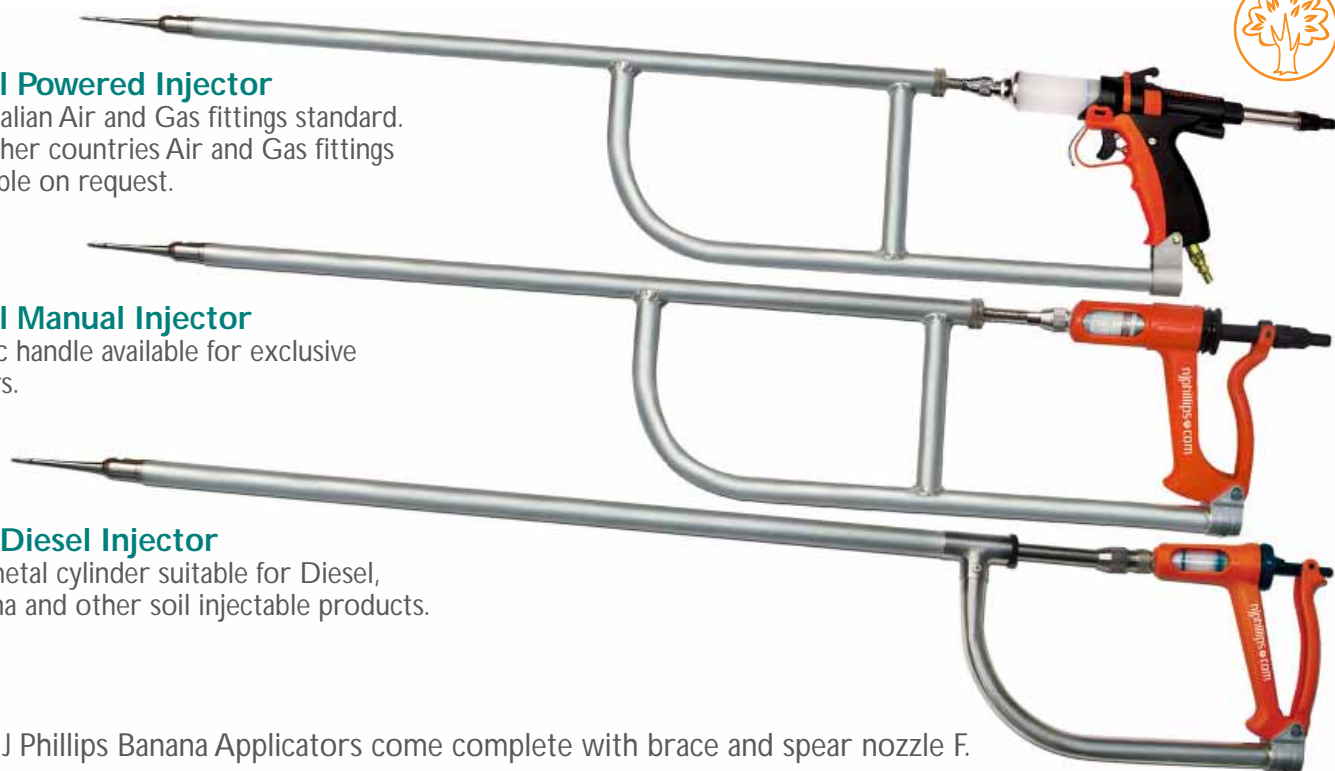

Banana Applicators & Accessories

25ml Powered Injector

Australian Air and Gas fittings standard. All other countries Air and Gas fittings available on request.

20ml Manual Injector

Plastic handle available for exclusive orders.

4ml Diesel Injector

4ml metal cylinder suitable for Diesel, Banana and other soil injectable products.

All NJ Phillips Banana Applicators come complete with brace and spear nozzle F.

MODEL	DOSE RANGE	INCREMENTS	CODE
4ml Diesel	1ml – 4ml	0.5ml	PM1165
20ml Manual	5ml – 20ml	0.5ml	PM1166
25ml Powered (Compressed Air)	1ml – 25ml	1ml	PM1160