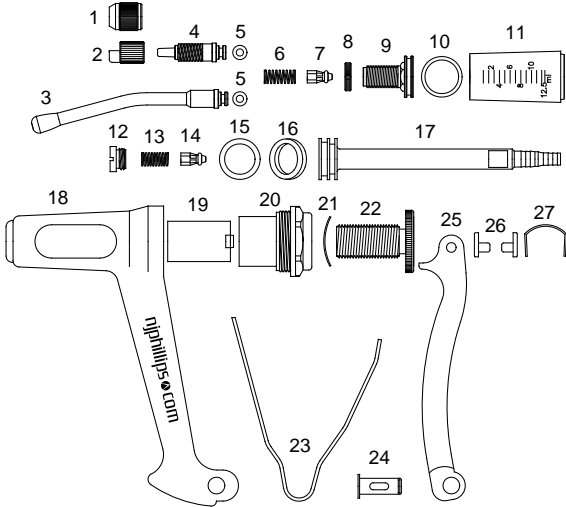

- Dual use either as a low volume drencher or a high volume injector.
- Robust plastic construction.
- Comes with a sheep nozzle.
- Comes with an injection attachment.
- Cost effective.

PARTS BREAKDOWN

- | | | | |
|------------------------------|----------|--------------------------|-----------|
| 1. Nozzle Nut | (SN85/N) | 15. Piston Seal Ring | (SP244) |
| 2. Needle Nut | (SN45/N) | 16. Lubricating Washer | (SF10) |
| 3. Sheep Nozzle | (SXN36) | 17. Push Rod | (SH138) |
| 4. Luer Injection Attachment | (SN118) | 18. Handle | (SH1386) |
| 5. Nozzle Seal Ring | (SP66) | 19. Dose Adjuster Sleeve | (SH133) |
| 6. Delivery Valve Spring | (SP2) | 20. Body Plug | (SH134) |
| 7. Delivery Valve Assembly | (WX205) | 21. Dose Adjuster Spring | (SP197) |
| 8. Delivery Cage Lock Nut | (SN96) | 22. Dose Adjuster | (SH135) |
| 9. Delivery Cage | (SXN79) | 23. Return Spring | (SP207) |
| 10. Cylinder Seal Ring | (SP243) | 24. Lever Pin | (SH261) |
| 11. Cylinder | (SH136) | 25. Lever | (SH75/G4) |
| 12. Piston Cap | (SH137) | 26. Lever Pad (2 per) | (SH132) |
| 13. Inlet Valve Spring | (SP378) | 27. Retaining Clip | (SN119) |
| 14. Inlet Valve Assembly | (WX205) | | |

MODEL	DOSE RANGE	INCREMENTS
12.5ml	1ml – 12.5ml	1ml

KIT NO.	PART NAME	PART NO.
WX1154	Major Service Kit	5,6,7,10,11,12,13,14,15,16.
WX1179	Minor Service Kit	5,6,7,10,13,14,15,16.
SXN36	Sheep Nozzle	3.
WX1063	Lamb & Piglet Nozzle	2,3.

PLEASE ORDER BY KIT AND PART NAME

NOZZLES AVAILABLE

DRENCHING

SHEEP SXN36

WX1626 NOZZLE PROTECTION TUBES FOR SHEEP NOZZLE ONLY (PACK OF 5).

INJECTING

SN118

Customise this instrument with your brand colour and logo. Contact us for details.